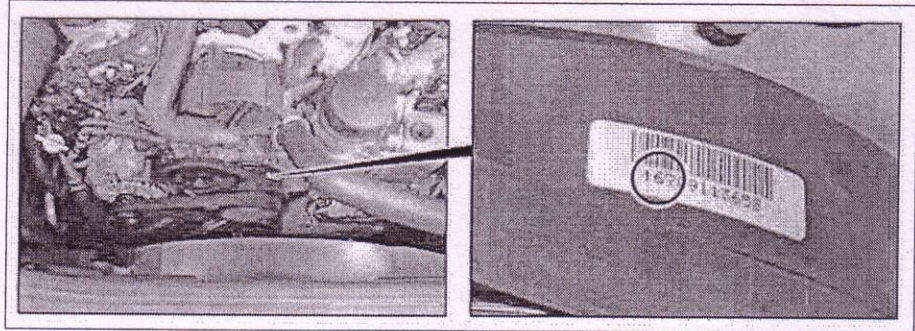

SM03.30-P-0001B	Check vibration damper	6.7.11
ENGINE 272.9 in MODEL 212, 221		

Vibration damper barcode sticker

P03.30-2161-04

Operation no. of operation texts or standard texts and flat rates

Category	Op. no.	Operation text	Time	Acc. no.	Code
P	027154	Check manufacture date for vibration damper			
P	027155	Replace vibration damper (after check)			

	List of affected vehicles	Model 212 from WDD2120561A291047 to WDD2122871A292703 Model 221 from WDD2211561A355851 to WDD2211871A356159	SM03.30-P-0001-01BAA SM03.30-P-0001-01BAB
	Checking		
1	Switch off ignition, remove ignition key		
2	Check manufacture date on barcode sticker of vibration damper	Rotate crankshaft in direction of engine rotation until the vibration damper barcode sticker can be seen If the manufacture date on the vibration damper barcode sticker is 167, continue with operation step 3	
		If the manufacture date on the vibration damper barcode sticker is not 167, End measure	
	Remove/install		
3	Remove/install/replace vibration damper	Model 212 Model 221	AR03.30-P-1600EWS AR03.30-P-1600SX